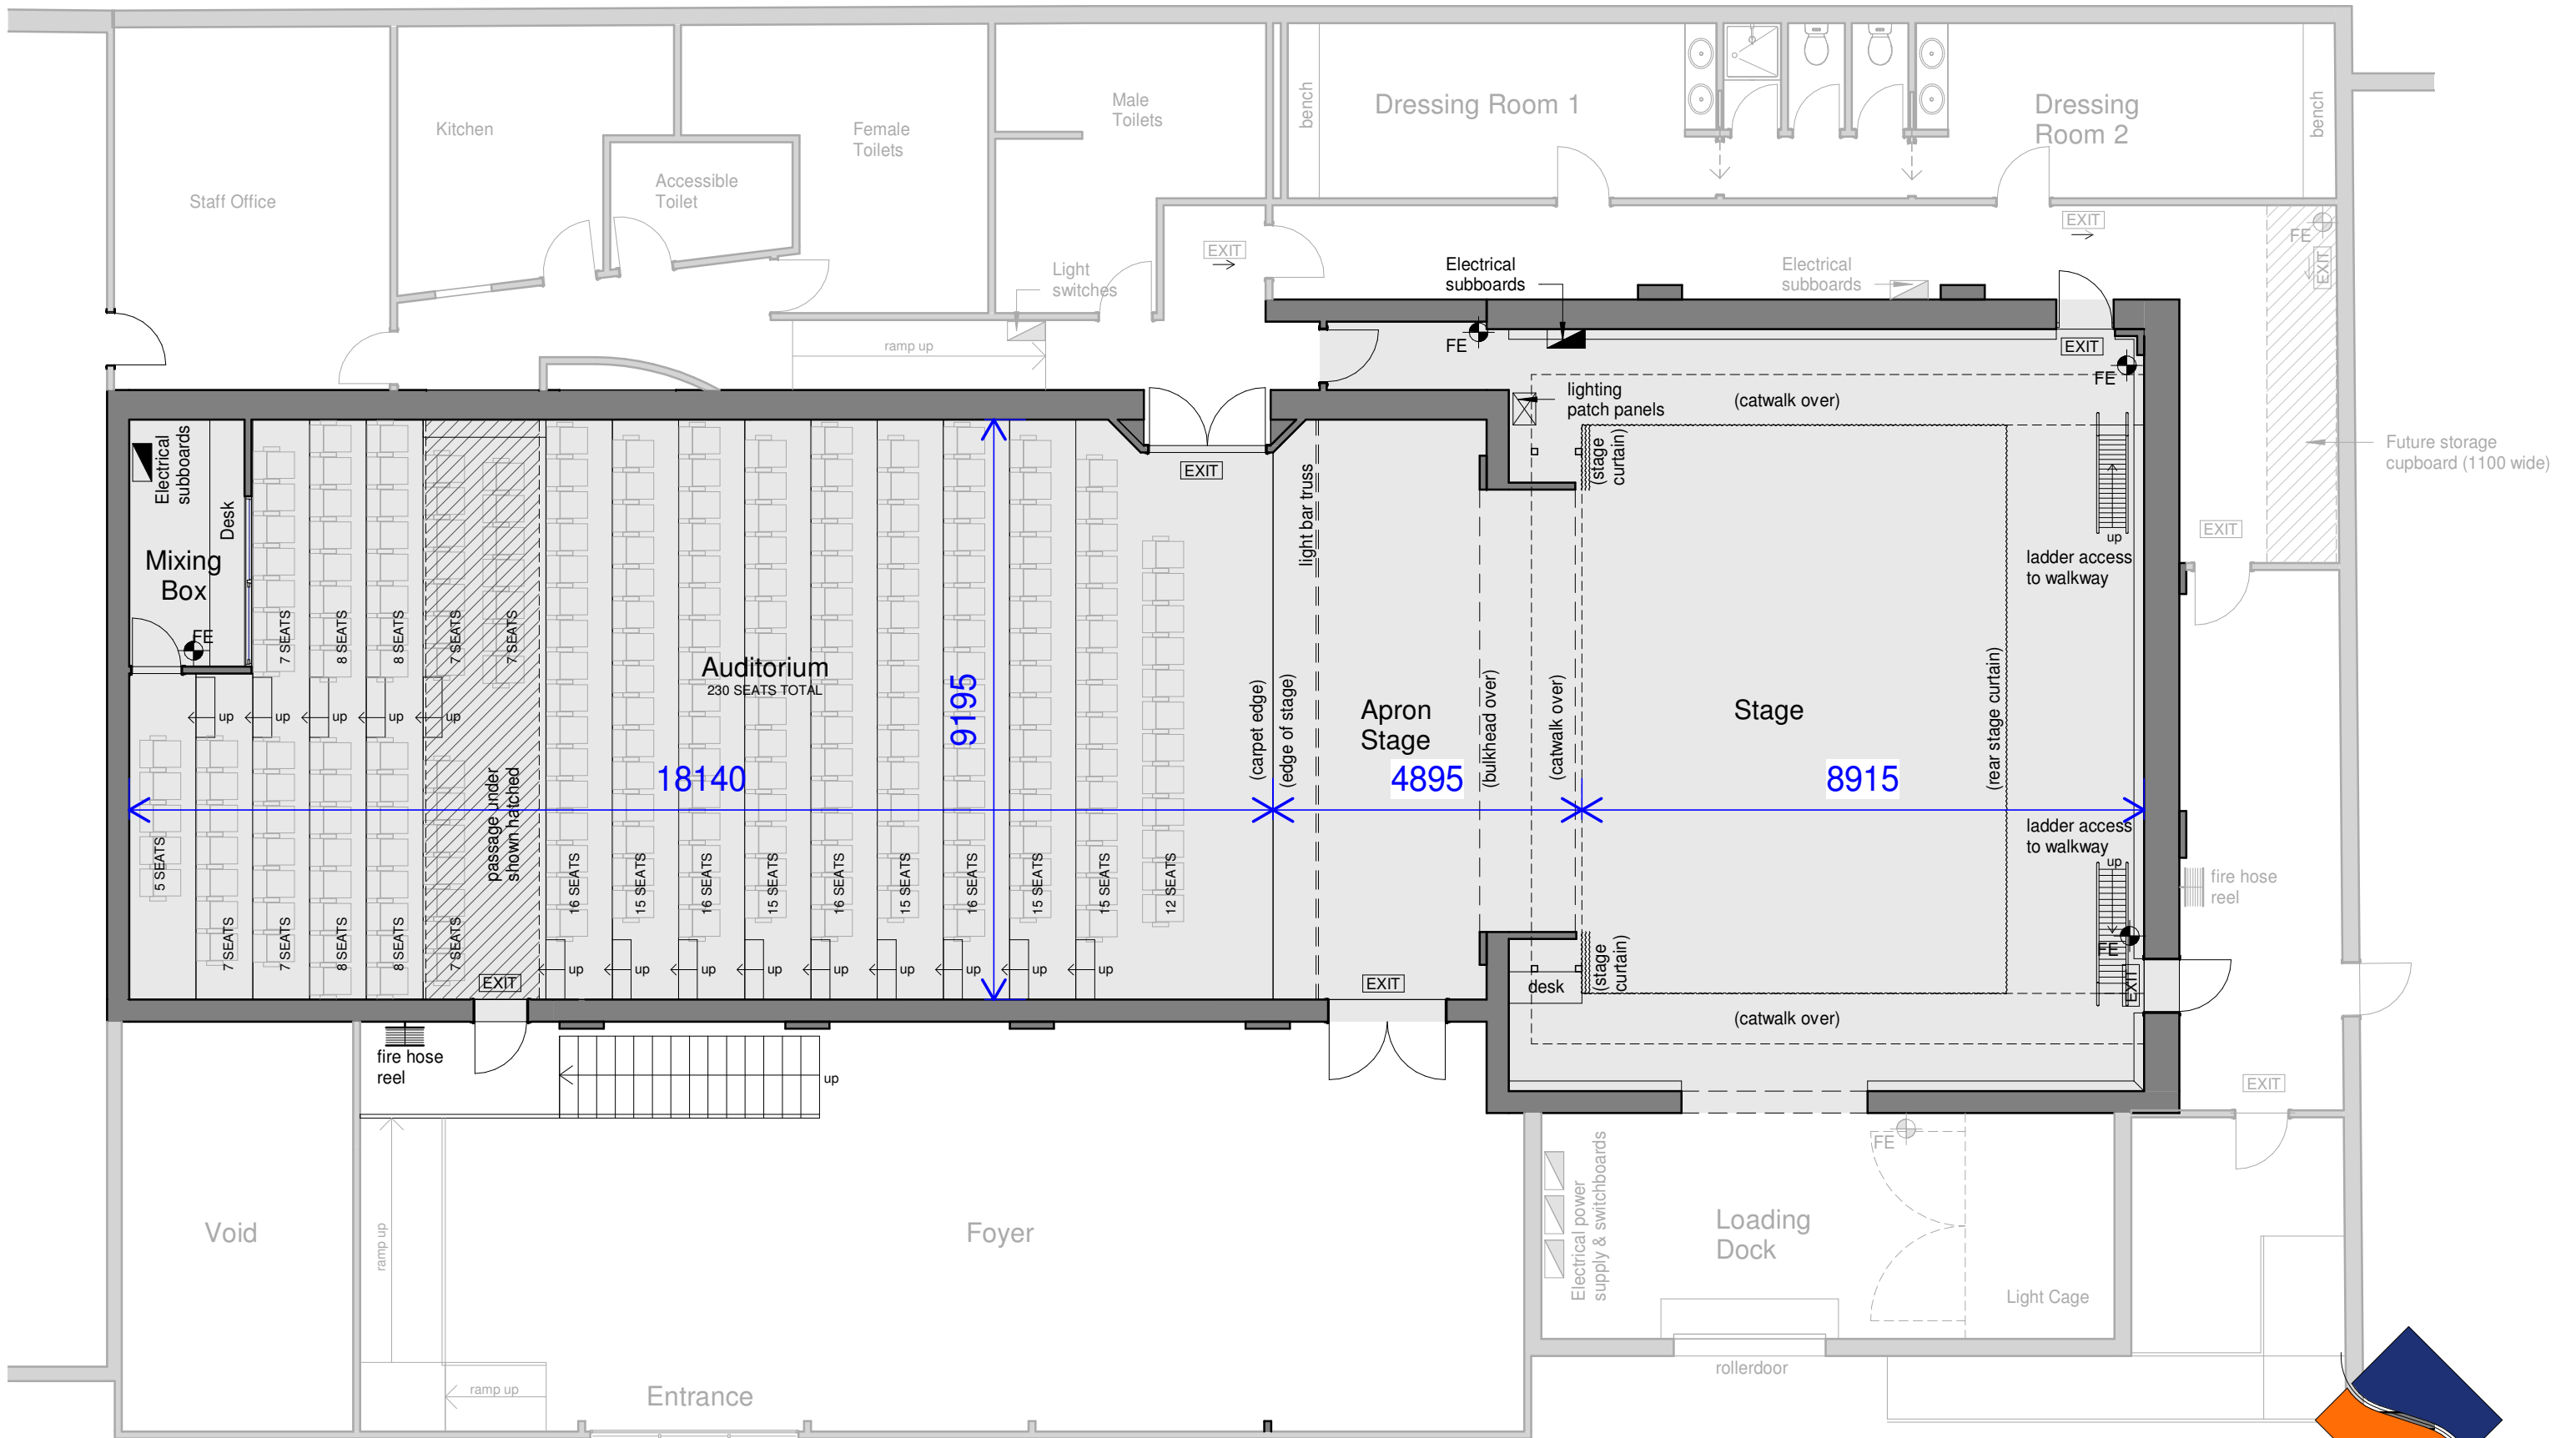

MECHANICS LANE

Floor Plan

1 : 200

Phee Broadway Theatre

Mount Alexander Shire **#1**
6904
© COPYRIGHT 2018

MECHANICS LANE

Auditorium Floor Plan

1 : 200

Phee Broadway Theatre

Mount Alexander Shire **#2**
6904

© COPYRIGHT 2018

Auditorium Floor Plan

1 : 100

Phee Broadway Theatre

Planwise
DESIGN

Mount Alexander Shire

6904

#4

© COPYRIGHT 2018

Catwalk Level

1 : 100

Phee Broadway Theatre

Sectional View

1 : 100

Phee Broadway Theatre

Planwise
DESIGN

Mount Alexander Shire

6904

#6

© COPYRIGHT 2018