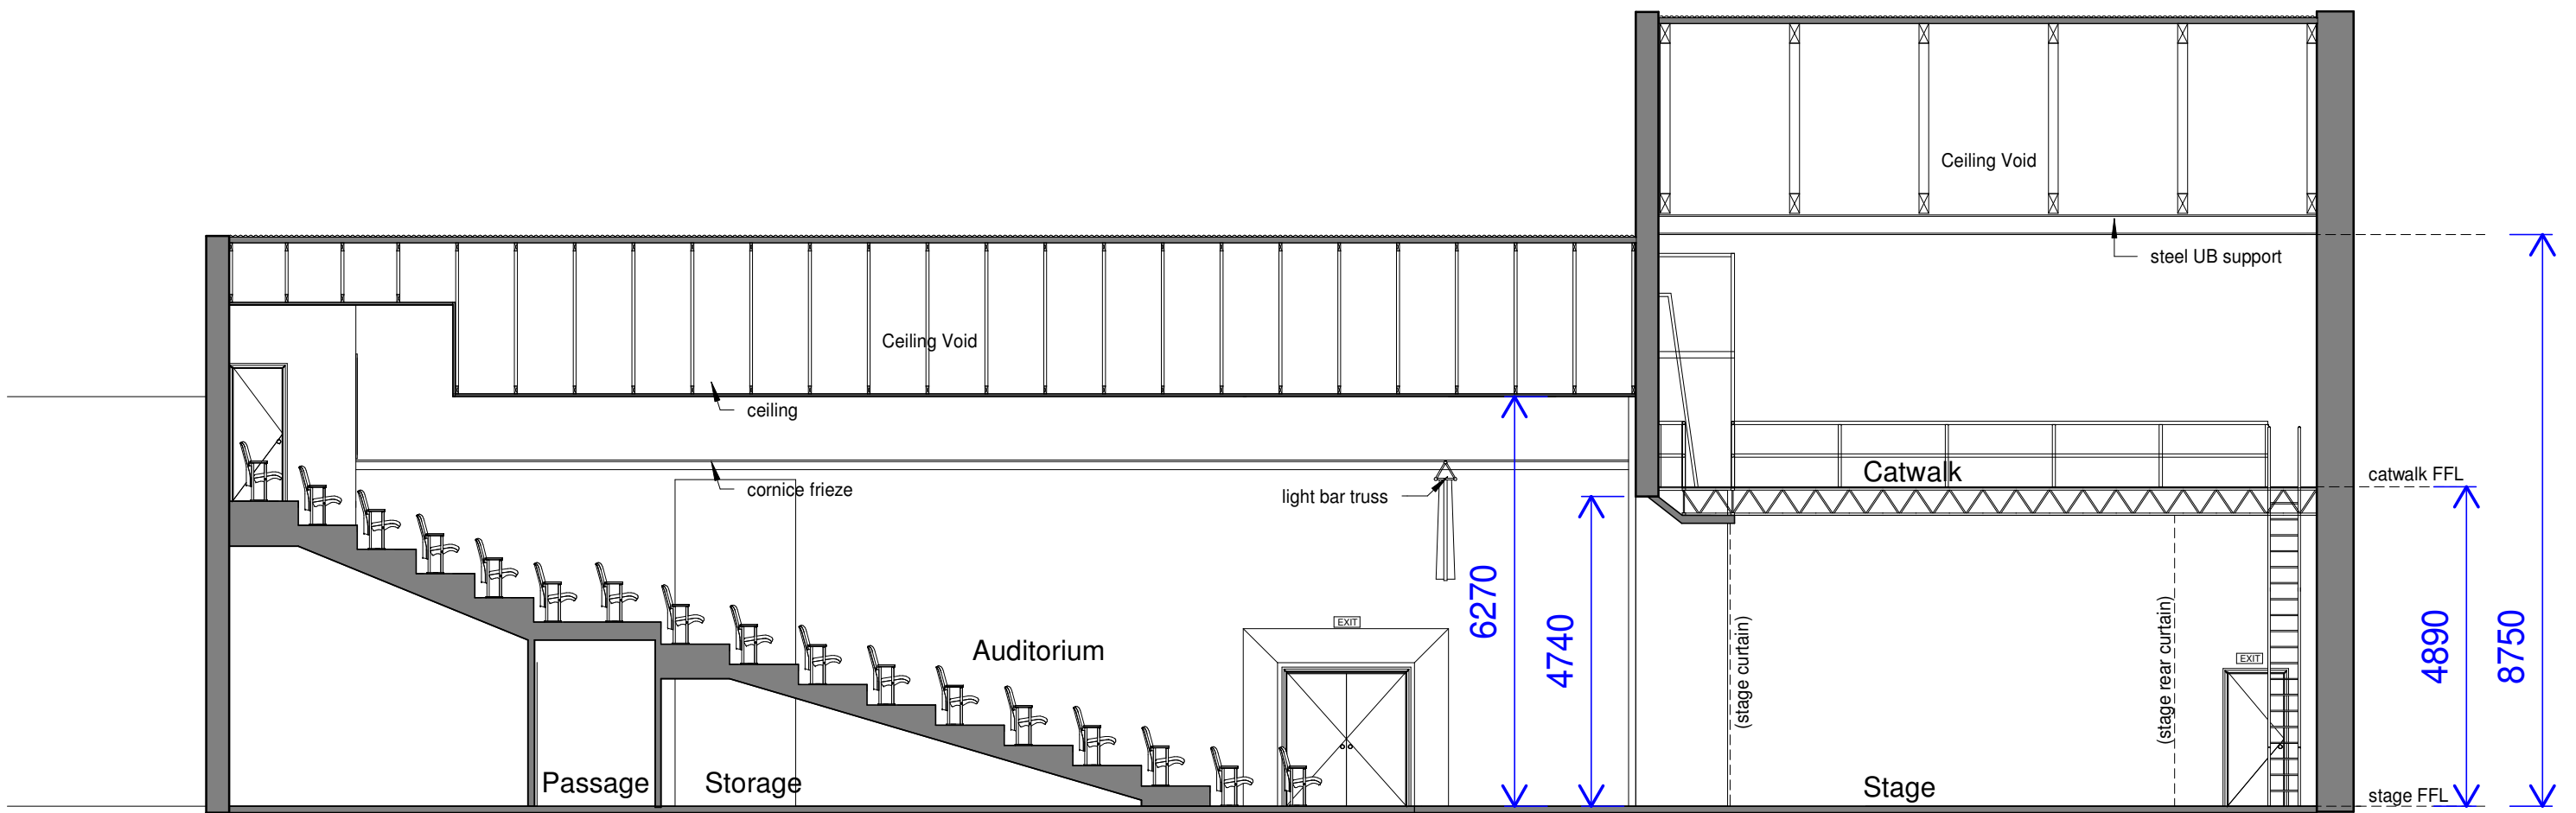

6904

#4

© COPYRIGHT 2018

Catwalk Level

1 : 100

Phee Broadway Theatre

Sectional View

1 : 100

Phee Broadway Theatre

Planwise
DESIGN

Mount Alexander Shire

6904

#6

© COPYRIGHT 2018