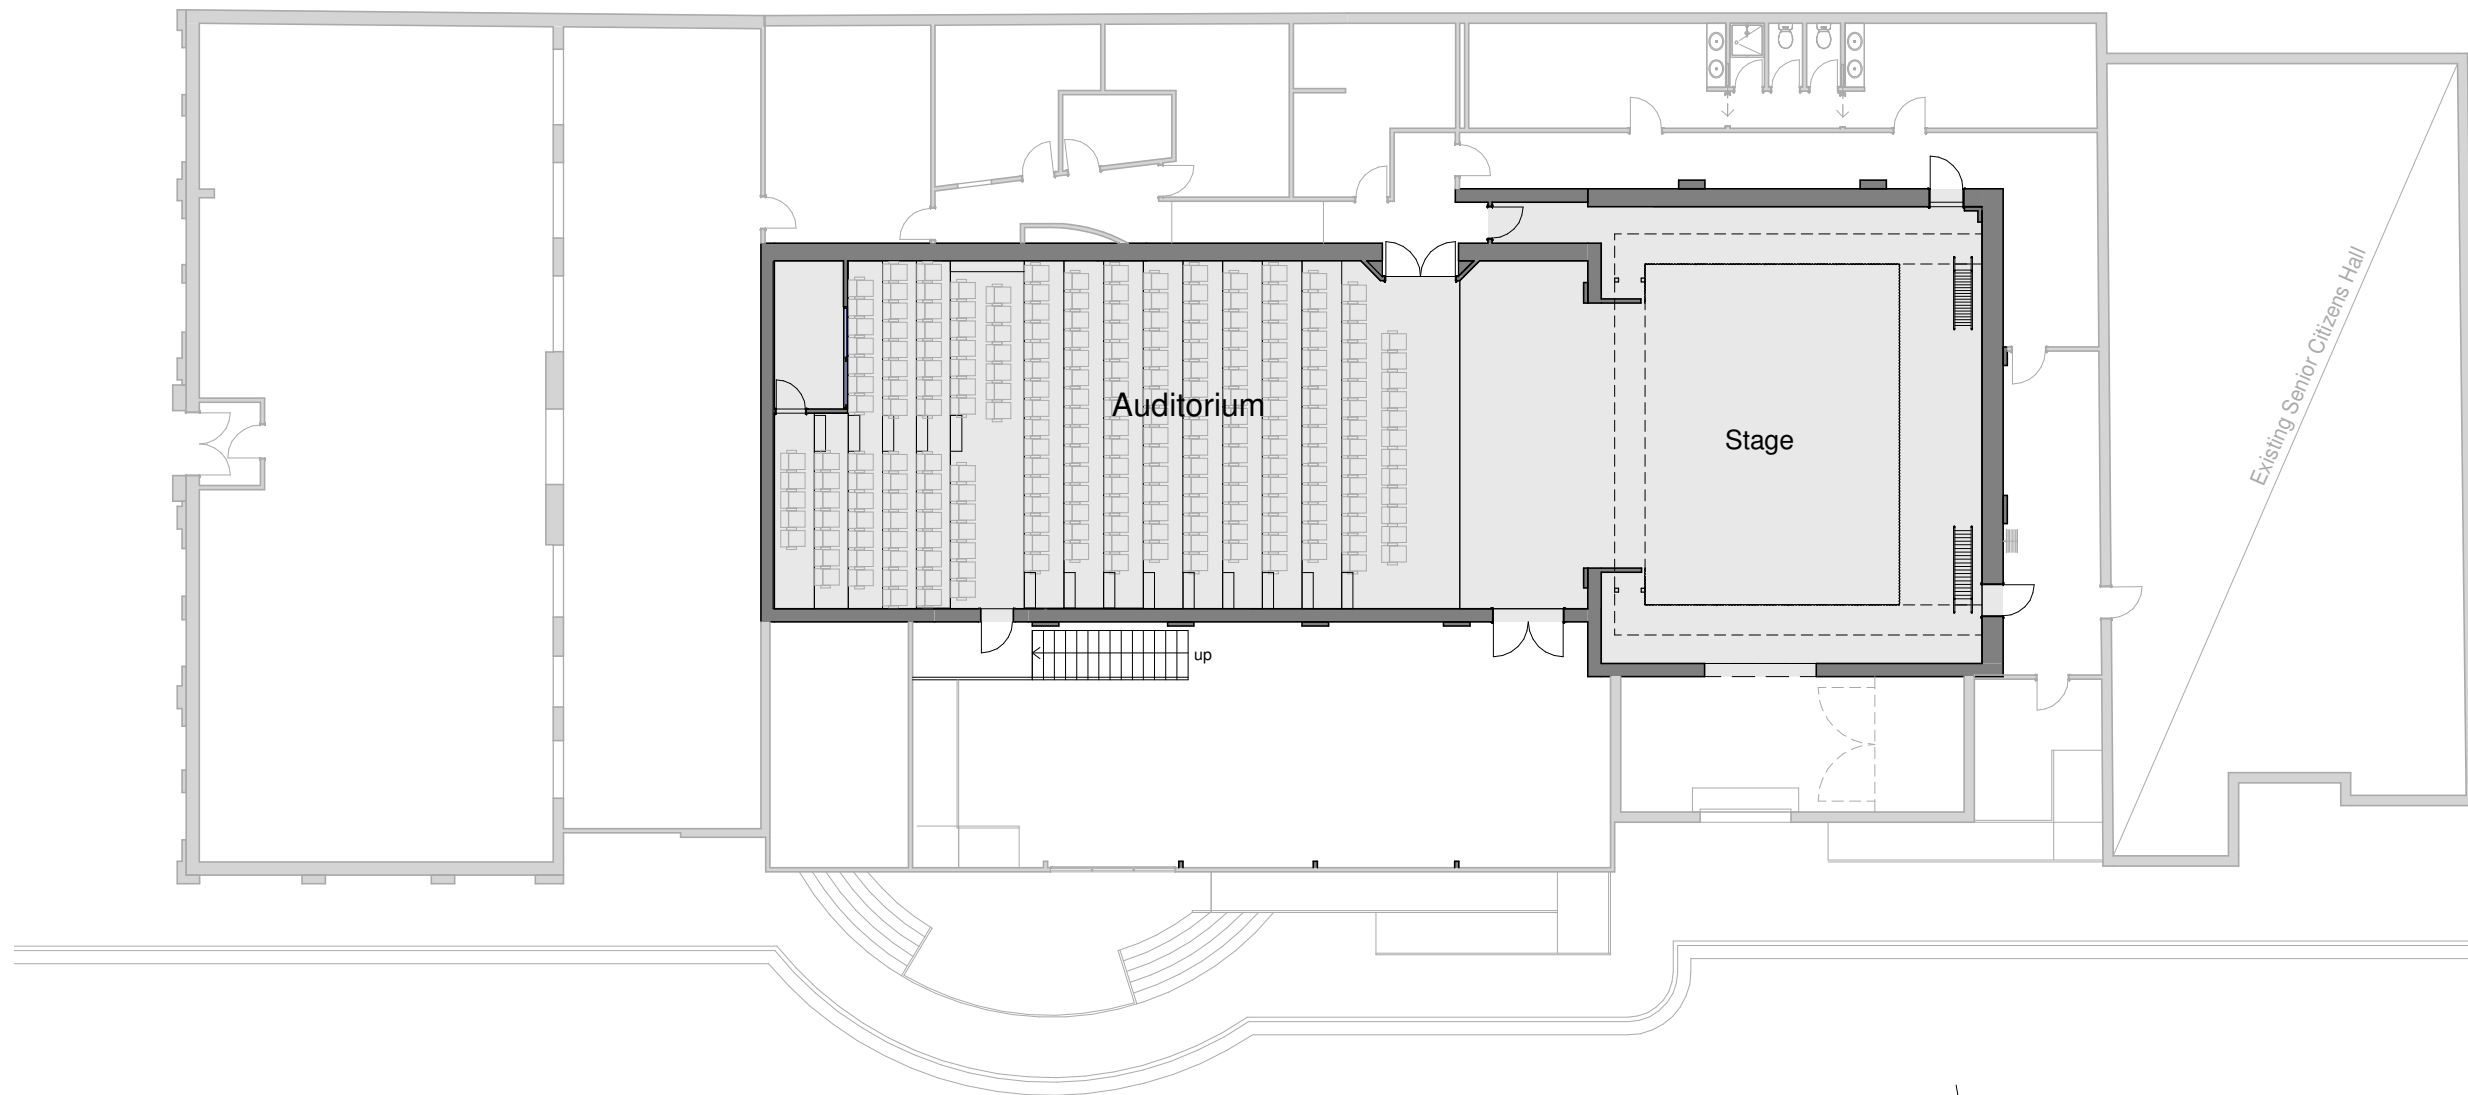

MECHANICS LANE

Floor Plan

1 : 200

Phee Broadway Theatre

Mount Alexander Shire **#1**
6904
© COPYRIGHT 2018

MECHANICS LANE

Auditorium Floor Plan

1 : 200

Phee Broadway Theatre

Mount Alexander Shire **#2**
6904

© COPYRIGHT 2018

Auditorium Floor Plan

1 : 100

Phee Broadway Theatre

Planwise
DESIGN

Mount Alexander Shire

6904

#4

© COPYRIGHT 2018

Catwalk Level

1 : 100

Phee Broadway Theatre

Sectional View

1 : 100