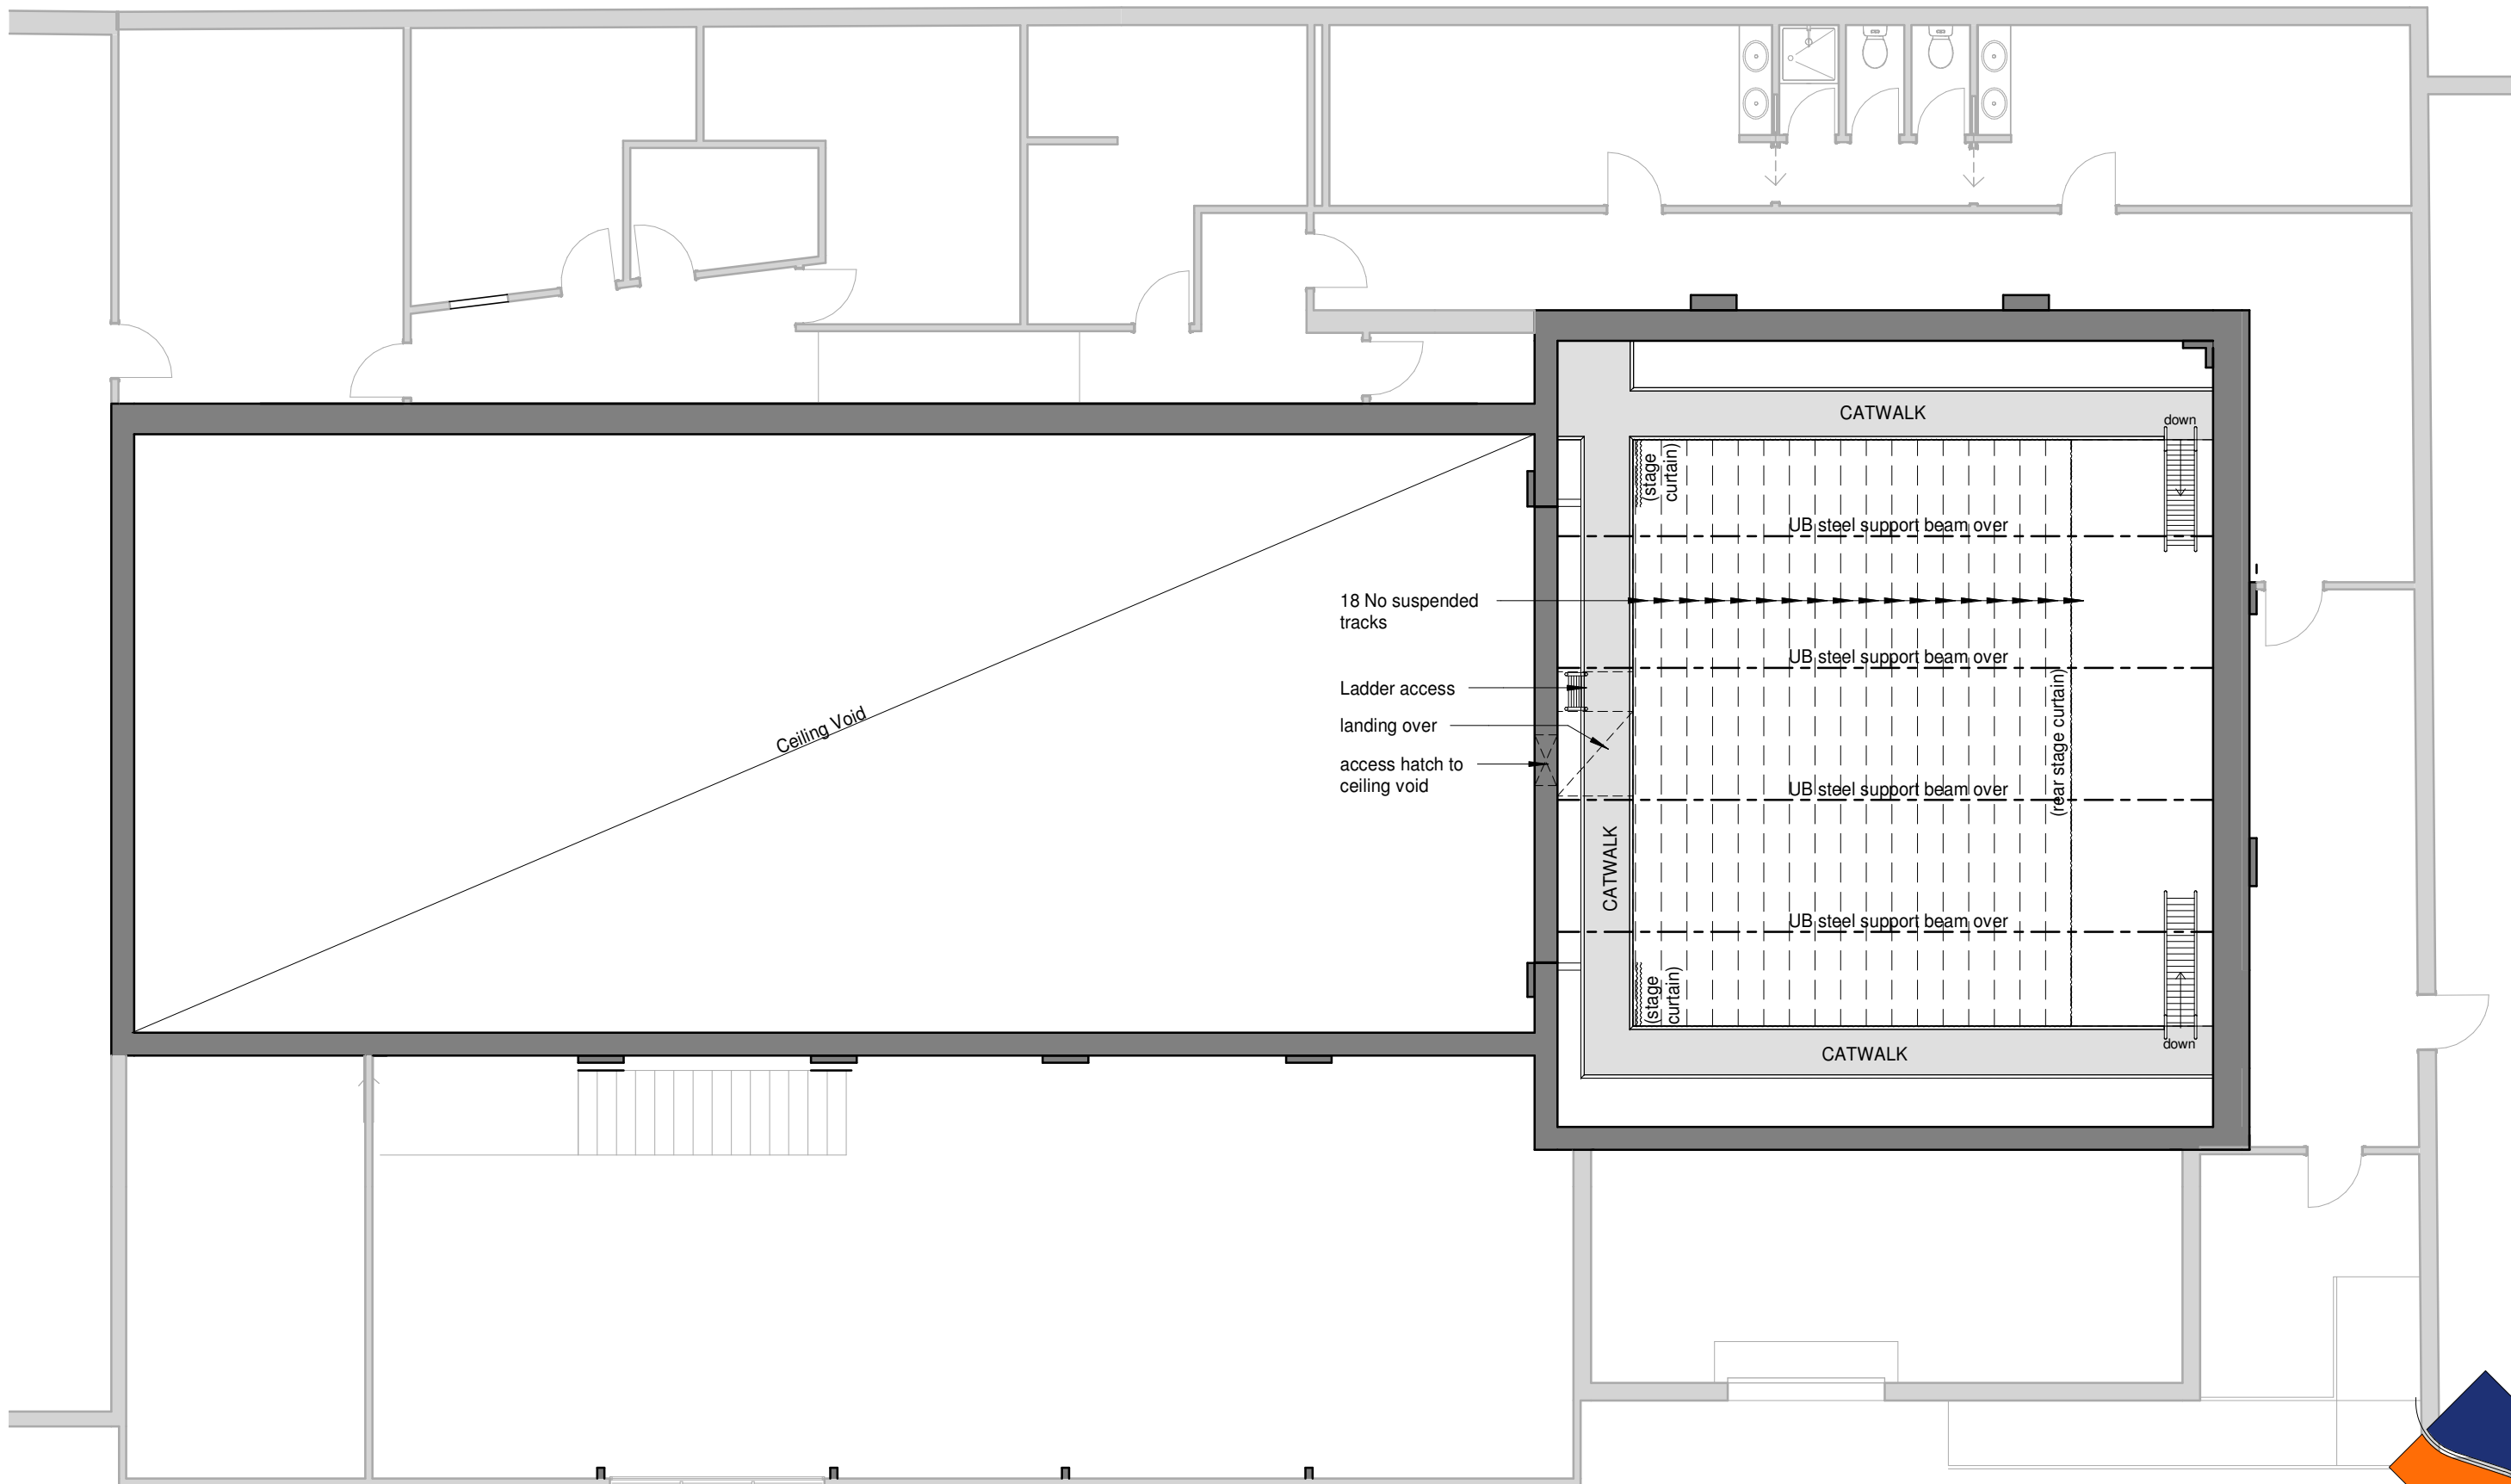

Phee Broadway Theatre

Mount Alexander Shire **#2**
6904

© COPYRIGHT 2018

Auditorium Floor Plan

1 : 100

Phee Broadway Theatre

Planwise
DESIGN

Mount Alexander Shire

6904

#4

© COPYRIGHT 2018

Catwalk Level

1 : 100

Phee Broadway Theatre

Sectional View

1 : 100