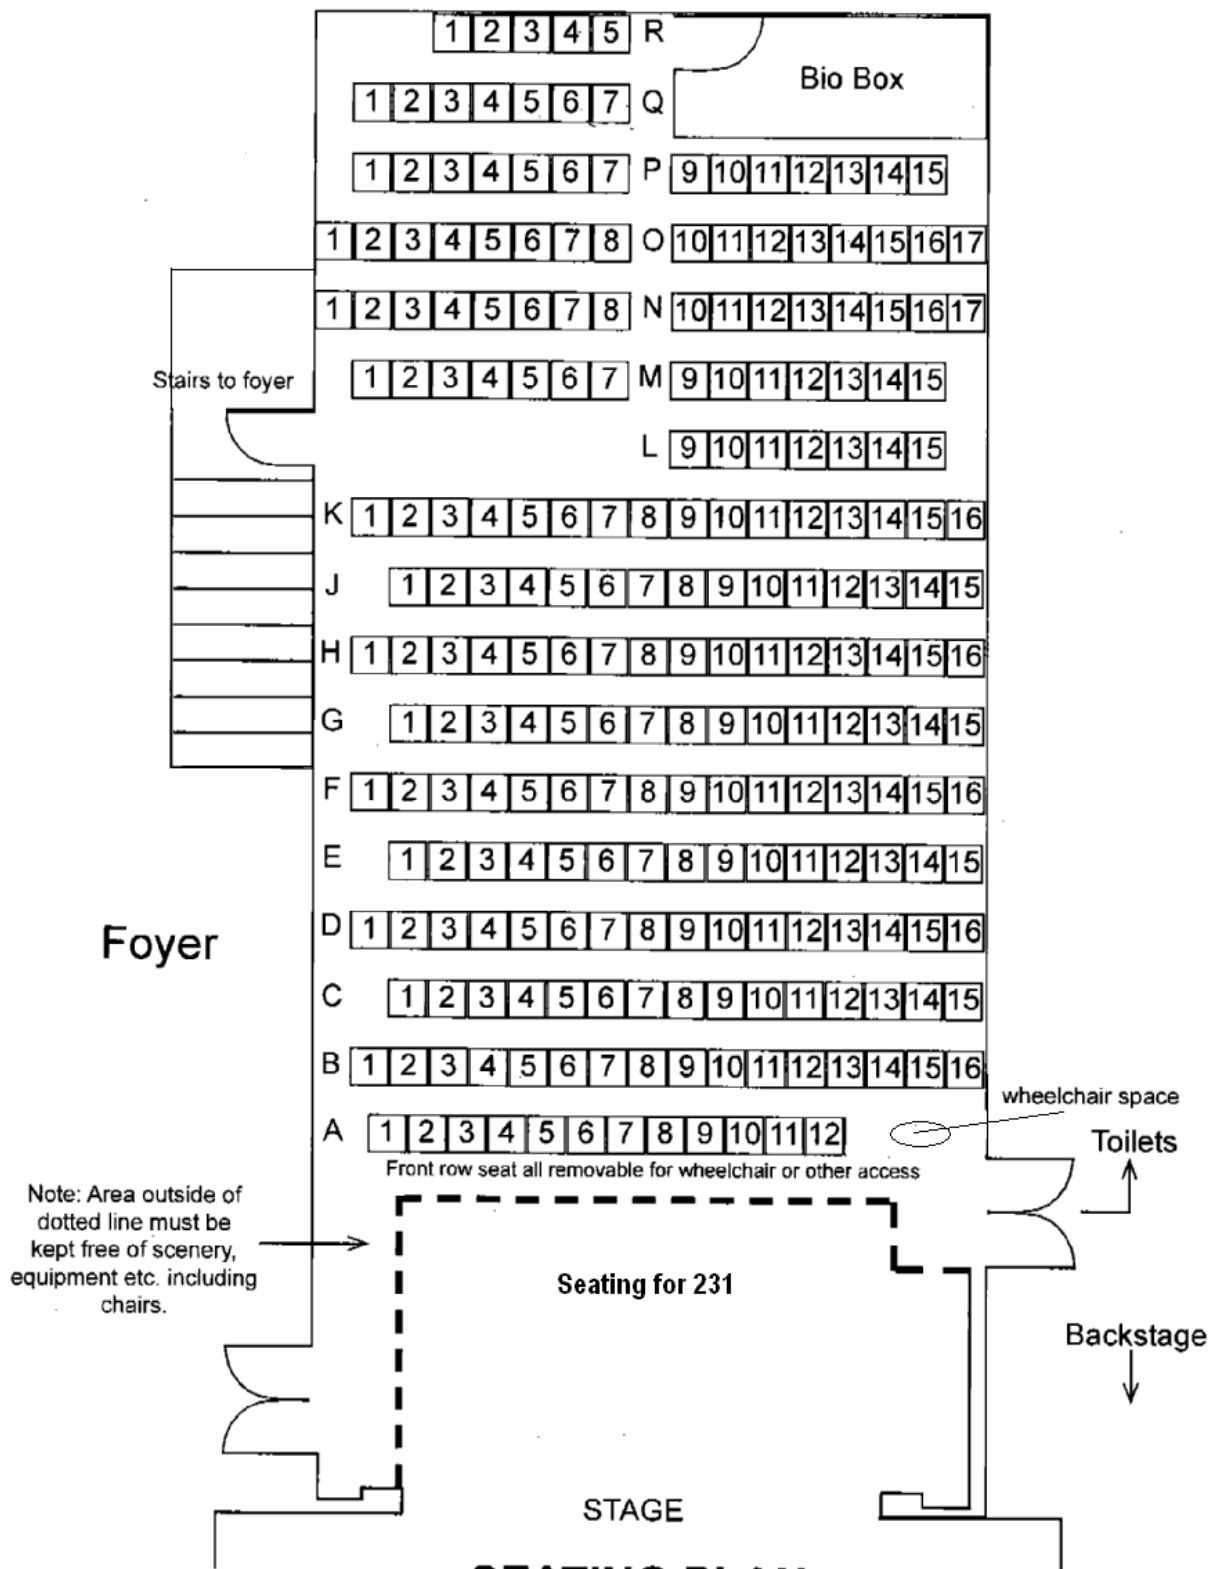

Castlemaine Phee Broadway Theatre

SEATING PLAN
Castlemaine
Phee Broadway Theatre
 Mechanics Lane
 Castlemaine 3450